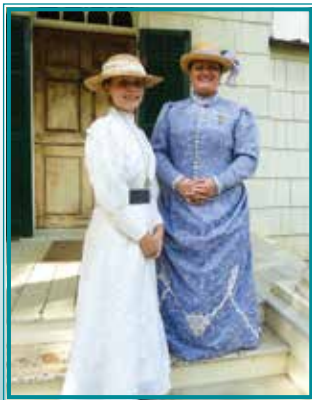

Therapeutic Recreation

Therapeutic Recreation is for individuals of all ages with disabilities. Each year the Friends of the Parks funds a trip to the beach, semi-formal dinner dance (with a DJ, gifts, prizes, refreshments and food), and a trip to see Disney on Ice at the Meadowlands.

Special Projects

This summer, docents at Historic Longstreet Farm were treated to a lovely new summer frock with matching parasol and a period style bathing suit.