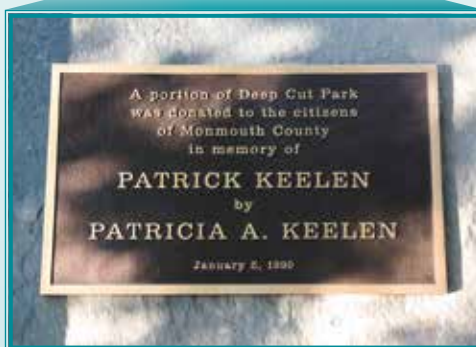

The Friends of the Parks would like to acknowledge the donation of blue stone picnic tables and benches to Deep Cut Gardens from the Walker, Keelen, and O'Keefe families honoring Patrick and Patricia Keelen. This donation honored their contributions to Deep Cut Gardens. The family and the Park System hosted a dedication ceremony honoring this legacy.