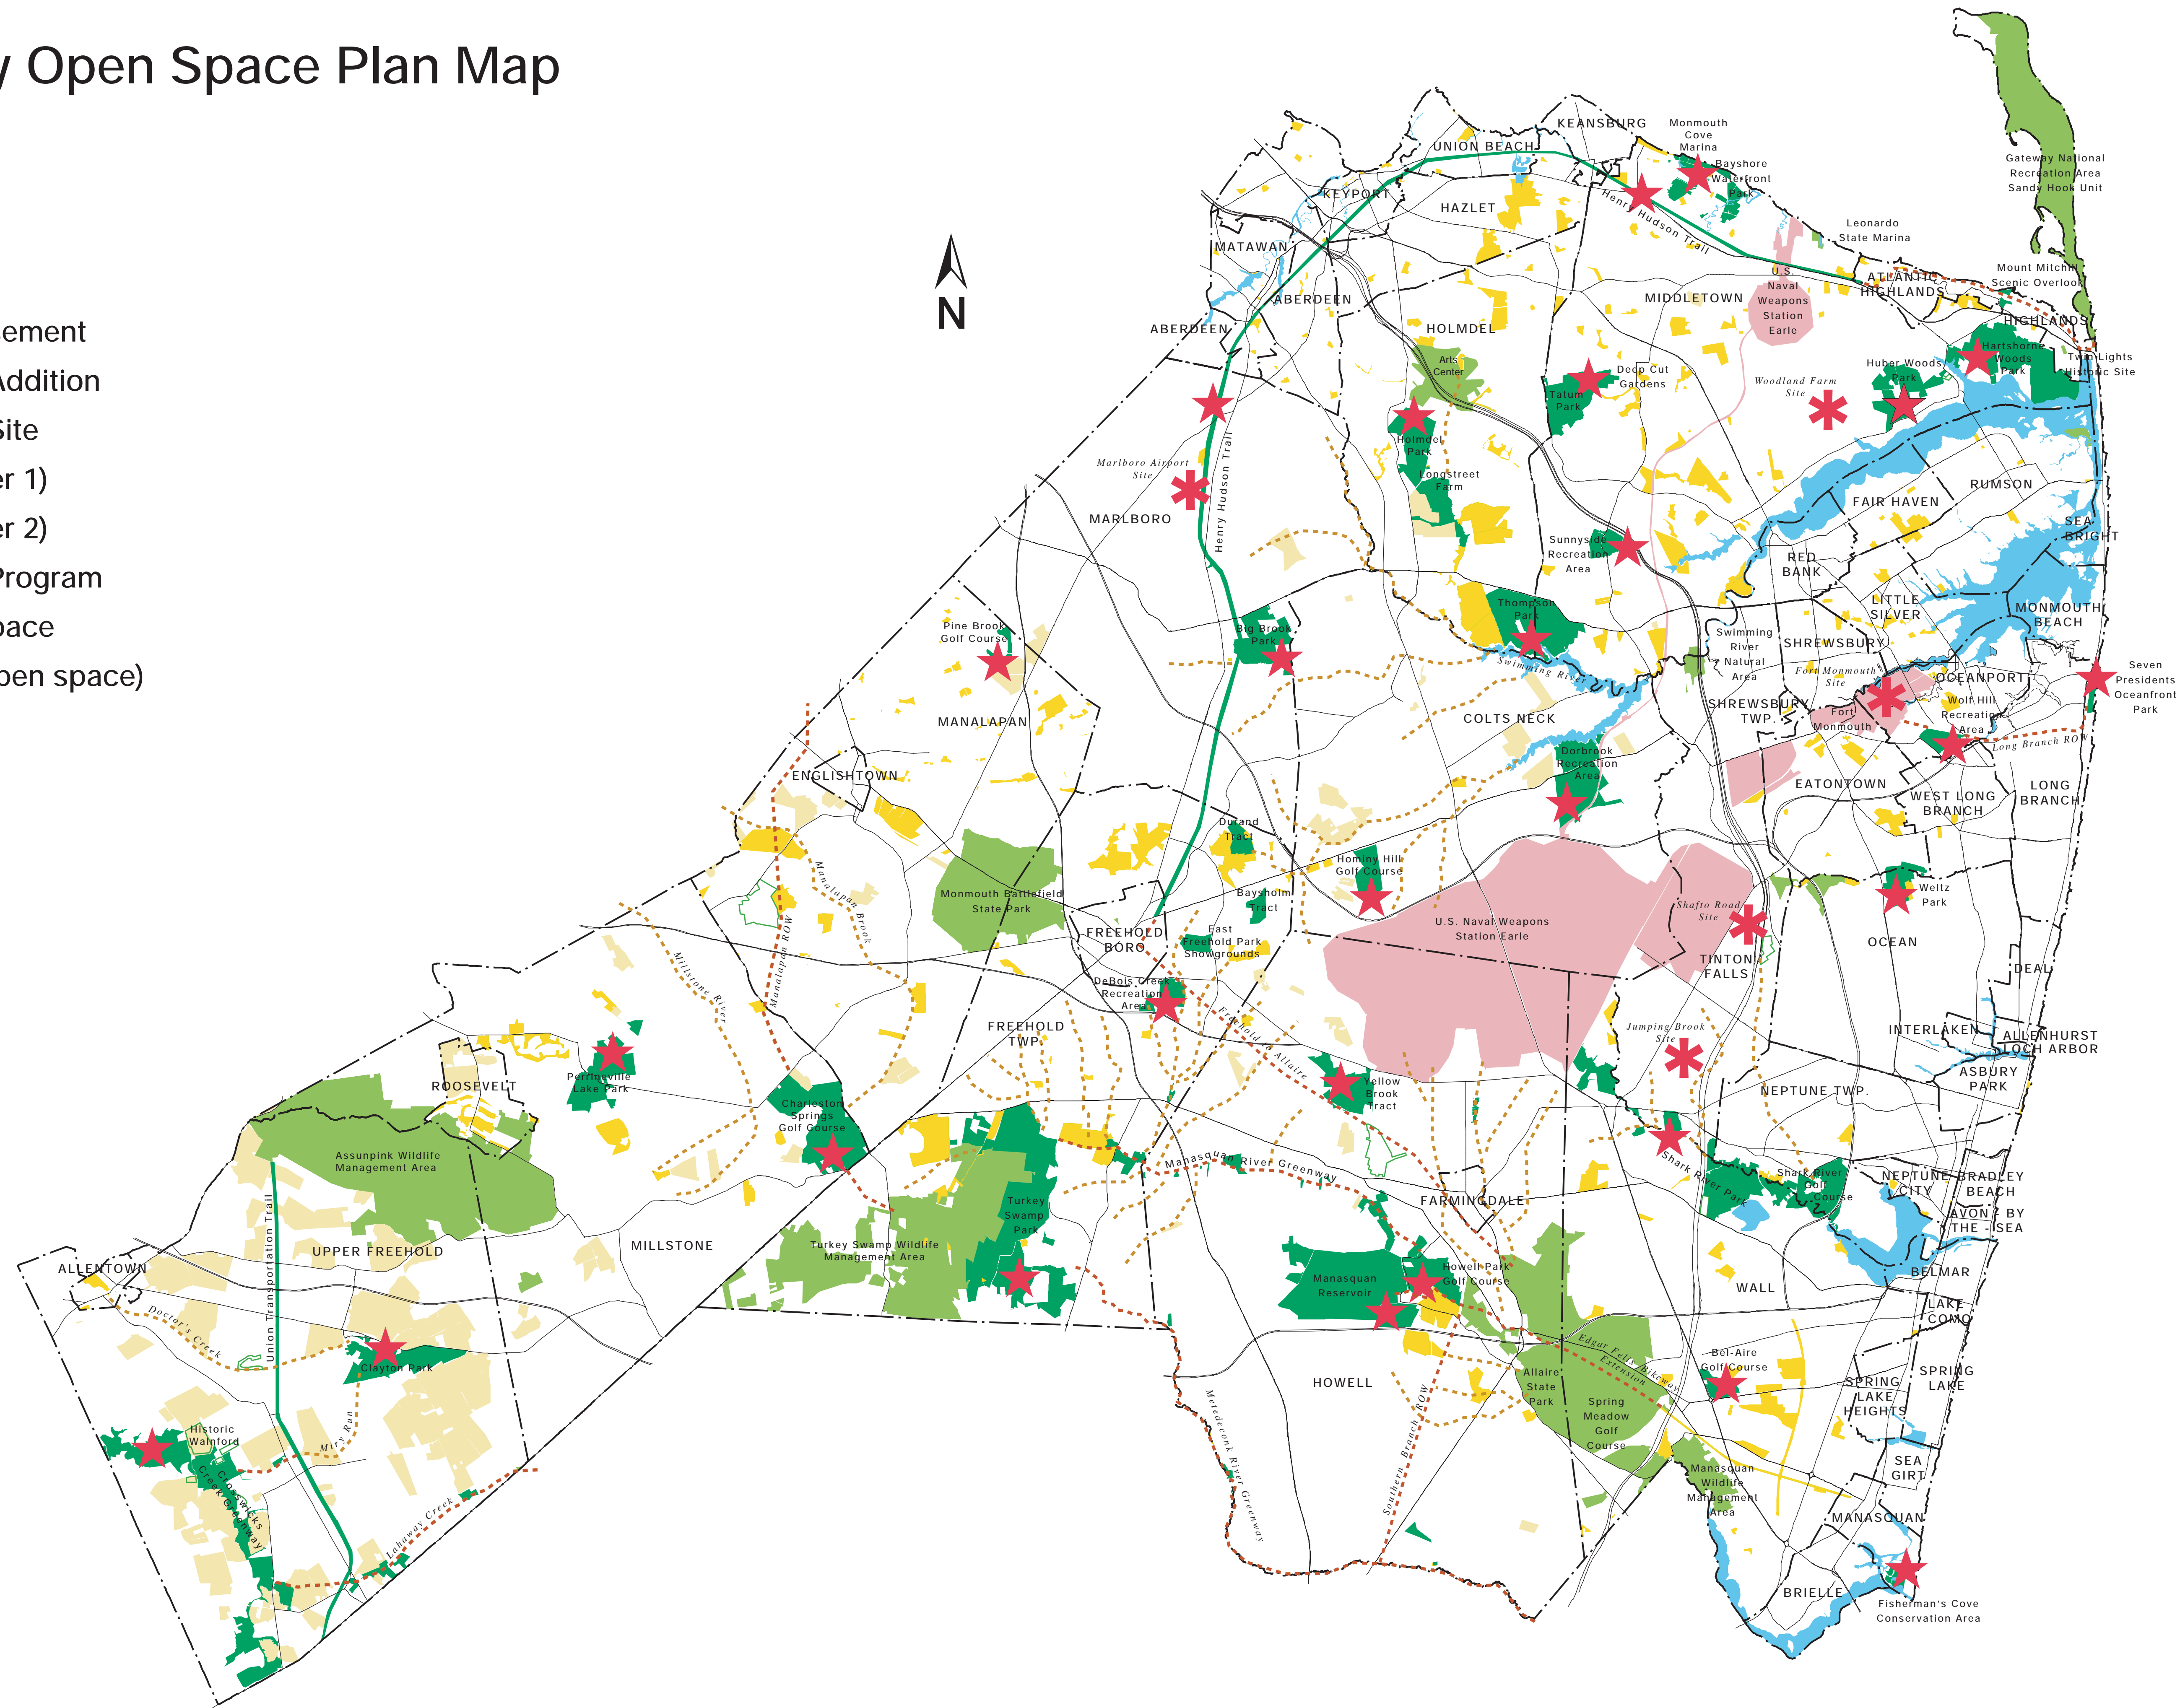

Monmouth County Open Space Plan Map

Legend

- County Open Space
- County Open Space Easement
- Proposed County Park Addition
- Proposed County Park Site
- Proposed Greenway (Tier 1)
- Proposed Greenway (Tier 2)
- Farmland Preservation Program
- Federal & State Open Space
- Federal Property (non-open space)
- Municipal Open Space *

* Municipal Open Space data layer is incomplete as digital data was not available from all municipalities.

This map contains digital data provided by the State of New Jersey and Monmouth County
 Unauthorized duplication is prohibited