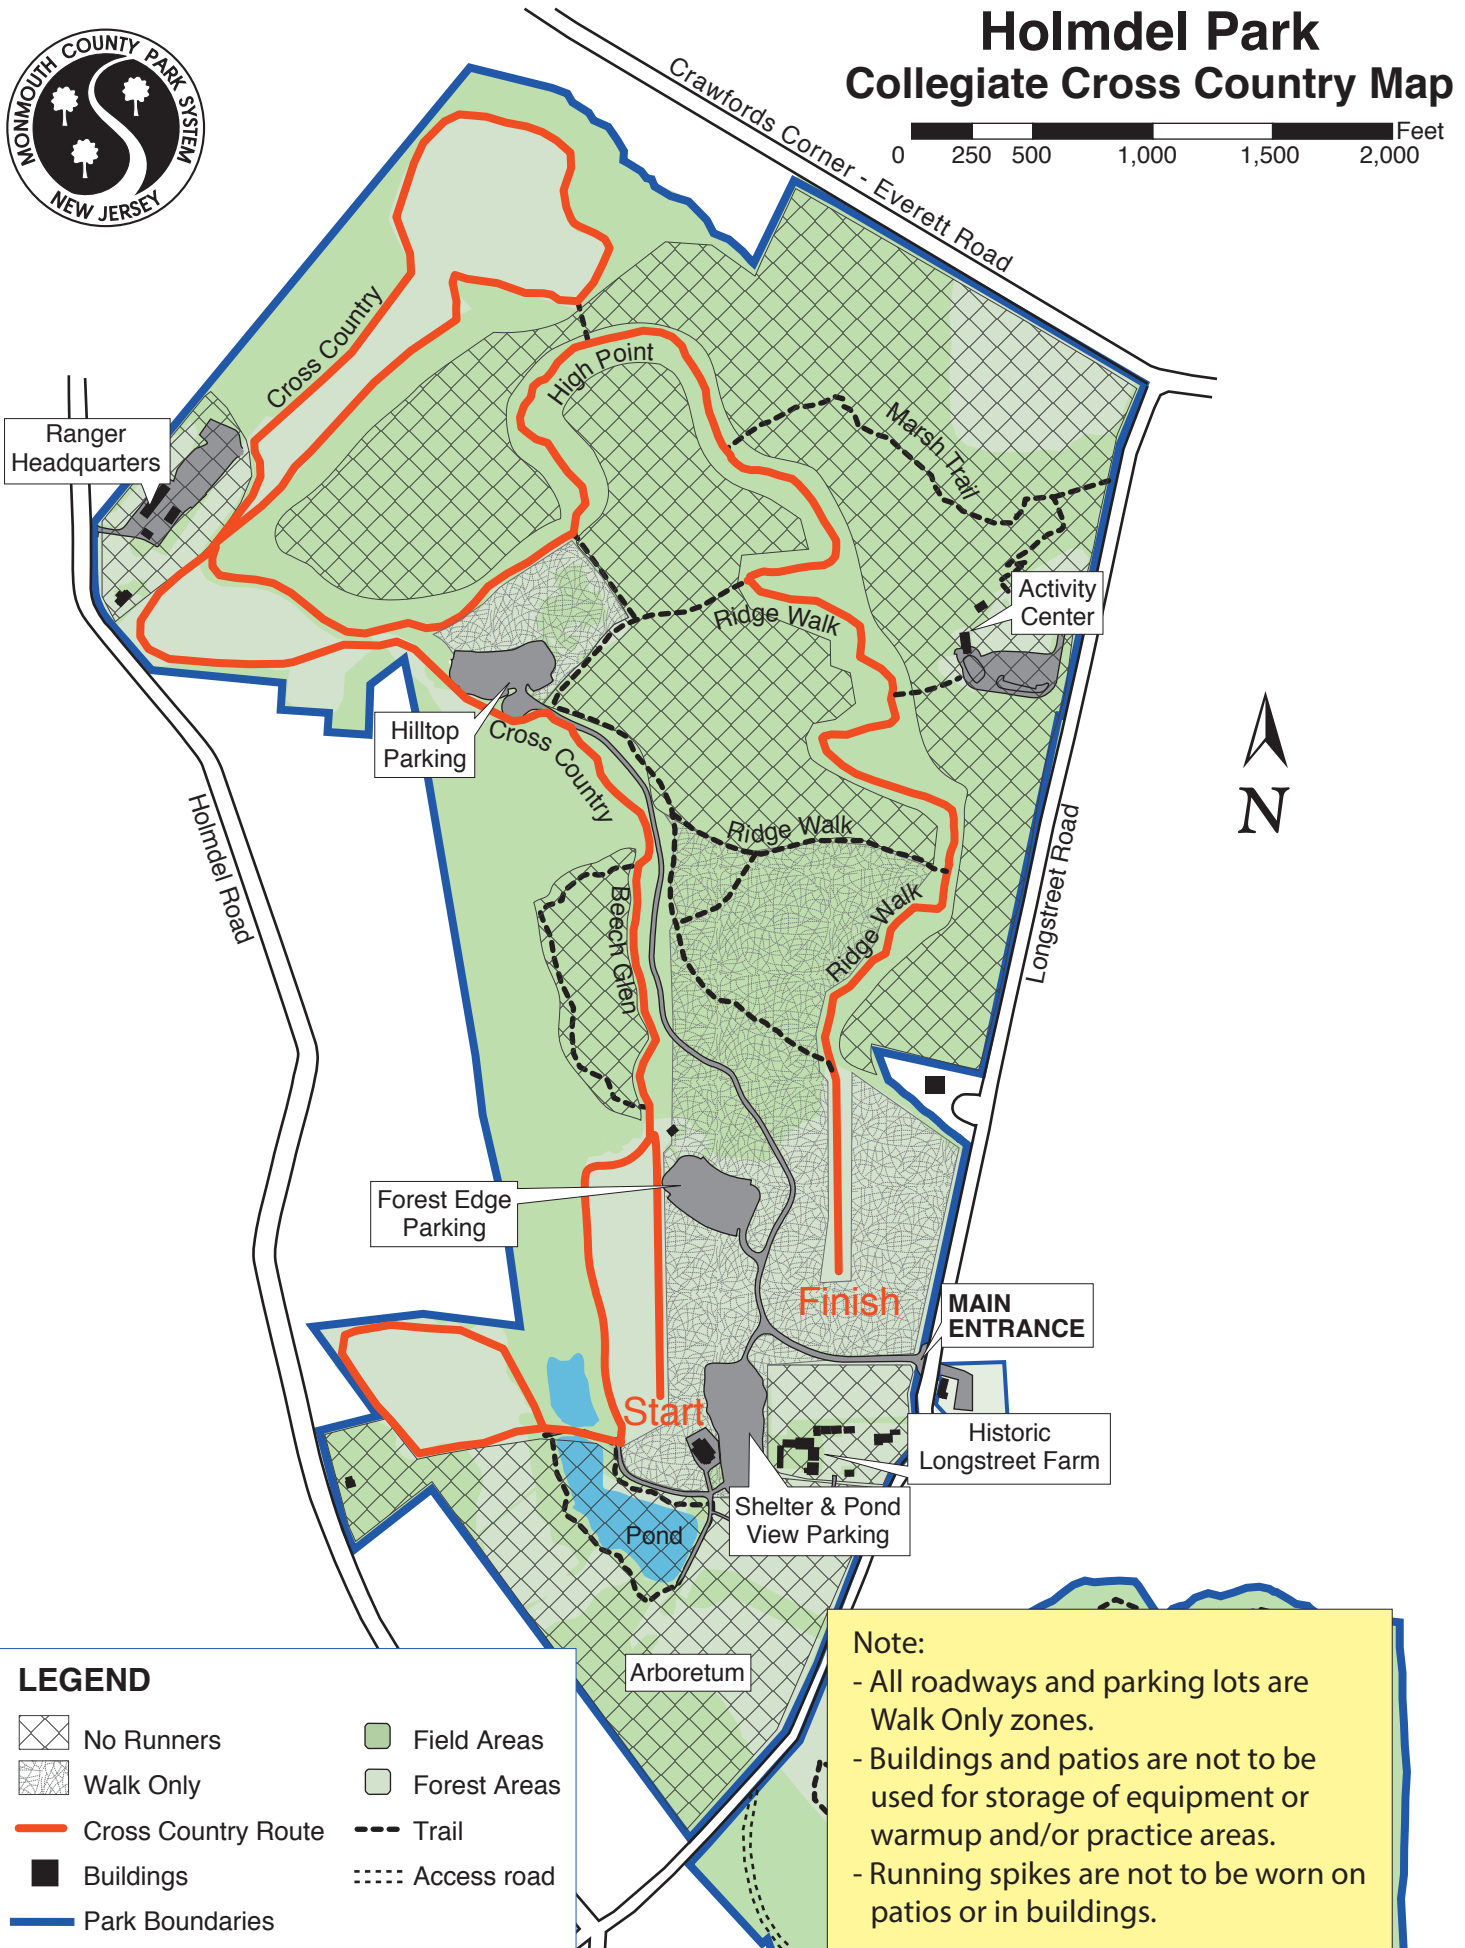

Holmdel Park Collegiate Cross Country Map

LEGEND

- | | | | |
|--|---------------------|--|--------------|
| | No Runners | | Field Areas |
| | Walk Only | | Forest Areas |
| | Cross Country Route | | Trail |
| | Buildings | | Access road |
| | Park Boundaries | | |

Note:

- All roadways and parking lots are Walk Only zones.
- Buildings and patios are not to be used for storage of equipment or warmup and/or practice areas.
- Running spikes are not to be worn on patios or in buildings.